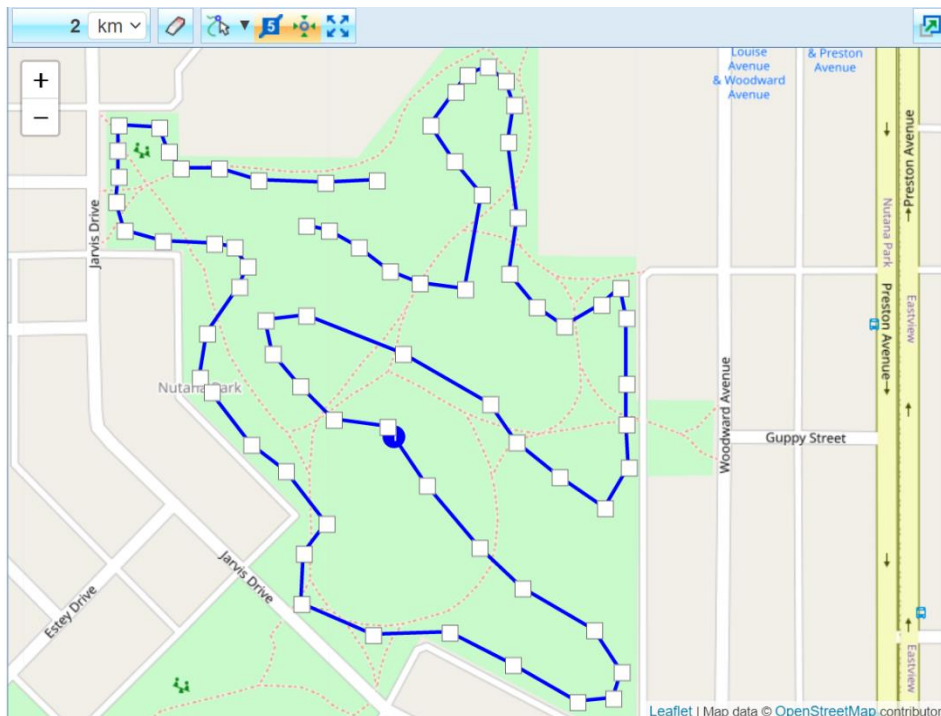

Race Distances:

Senior Boys – 4000 m

Senior Girls – 2000 m

Junior Boys – 4000 m

Junior Girls – 2000 m

Intermediate Boys – 2000 m

Intermediate Girls – 2000 m

Race order

IB, IG, JB, JG, SB, SG

Harold Tatler – Racers go clockwise (2K loop)

Race 2 - September 14, 2022 – 4:15 Start Time

Diefenbaker

Senior – 16 and over as of August 31, 2022

Junior – under 16 as of August 31, 2022

Race order

IB, IG, JB, JG, SB, SG

Diefenbaker Map

Race 3 - September 20, 2022 – 4:15 Start Time

Lakewood

Senior – 16 and over as of August 31, 2022

Junior – under 16 as of August 31, 2022

Intermediate - under 15 as of August 31, 2022

IB, IG, JB, JG, SB, SG

Lakewood Map

Race 4 - September 28, 2022 – 4:15 Start Time

Victoria

Senior – 16 and over as of August 31, 2022

Junior – under 16 as of August 31, 2022

Intermediate - under 15 as of August 31, 2022